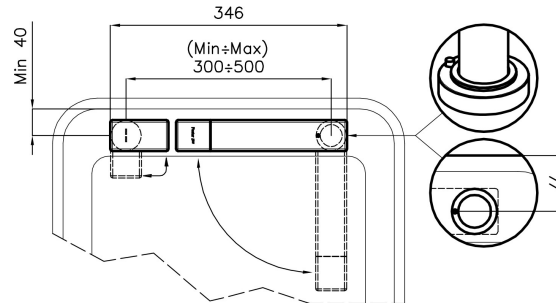

---

Distance trous Voir "Dessin d'encastrement"

---

Double trous Kit nécessaire

---

Trou mitigeur  $\varnothing$ 35 mm

---

Épaisseur maximale du top 40mm

## DESSINS TECHNIQUES

### Installation sheet - Foglio installazione

Front side—Mixer tap on the left  
 Lato frontale—Miscelatore a sinistra

Front side—Mixer tap on the right  
 Lato frontale—Miscelatore a destra

Right side  
 Lato destro