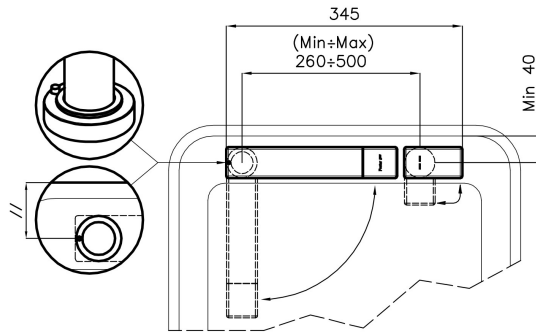

---

Distance trous Voir "Dessin d'encastrement"

---

Double trous Kit nécessaire

---

Trou mitigeur  $\varnothing$ 35 mm

---

Épaisseur maximale du top 40mm

## DESSINS TECHNIQUES

### Installation sheet - Foglio installazione

Front side—Mixer tap on the left  
 Lato frontale—Miscelatore a sinistra

Front side—Mixer tap on the right  
 Lato frontale—Miscelatore a destra

Right side  
 Lato destro