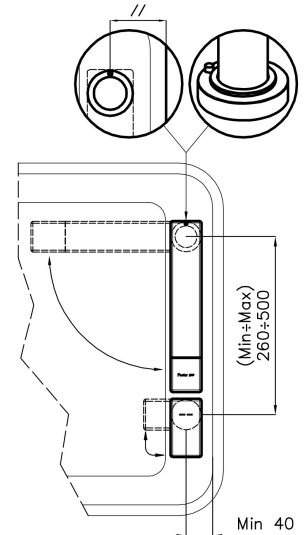

---

Distance trous Voir "Dessin d'encastrement"

---

Double trous Kit nécessaire

---

Trou mitigeur  $\varnothing$ 35 mm

---

Épaisseur maximale du top 40mm

## DESSINS TECHNIQUES

### Installation sheet - Foglio installazione

Front side—Mixer tap on the left  
 Lato frontale—Miscelatore a sinistra

Front side—Mixer tap on the right  
 Lato frontale—Miscelatore a destra

Right side  
 Lato destro