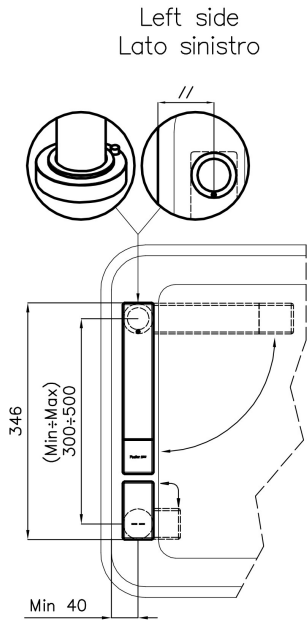

---

Distance trous Voir "Dessin d'encastrement"

---

Double trous Kit nécessaire

---

Trou mitigeur  $\varnothing$ 35 mm

---

Épaisseur maximale du top 40mm

## DESSINS TECHNIQUES

### Installation sheet - Foglio installazione

Front side—Mixer tap on the left  
 Lato frontale—Miscelatore a sinistra

Front side—Mixer tap on the right  
 Lato frontale—Miscelatore a destra

Right side  
 Lato destro